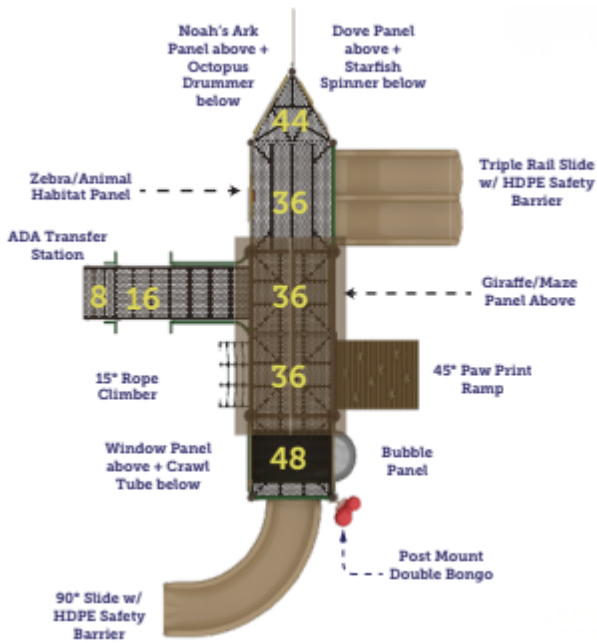

# Quadrant

Ages: 5-12 Years

Use Zone: 38' x 63'

Fall Height: 96"

# Zoom!ne Zipper

Ages: 5-12 Years

Structure Size:  
12'12"×3'10"×8'1"

Use Zone: 25'×16'

Fall Height: 84"

# Noah's Ark

Ages: 2-12 Years

Structure Size:  
14'4" x 23'9"

Use Zone: 26'4" x  
35'9"

Fall Height: 48"

# EPS Game Station

Tic Tac Toe Panel

Race Panel

Window Panel

Bus Panel

Ages: 2-5 Years

Structure Size:  
3'5" x 6'3"

Use Zone:  
15'3" x 18'3"