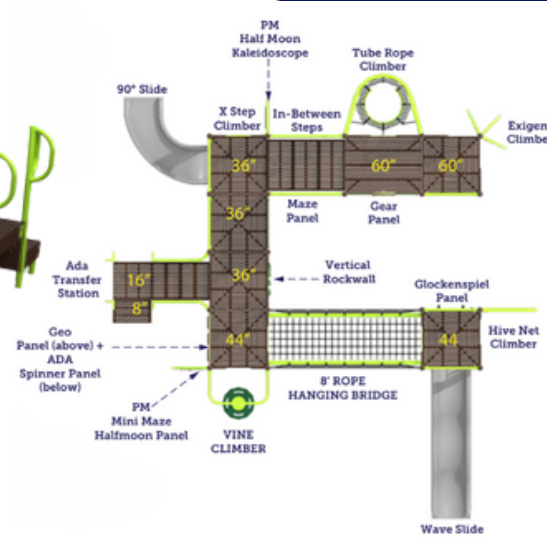

# TOWNWEST HOA LAYOUT B

# Neo Spire

Age Range: 5-12  
 Years  
 Kid Capacity: 40-  
 50 Kids  
 Structure Size:  
 20' 10" x 23'  
 Fall Height: 87"  
 Use Zone: 33' 4" x  
 37' 3"

# Noah's Ark

Ages: 2-12 Years

Structure Size:  
14'4" x 23'9"

Use Zone: 26'4" x  
35'9"

Fall Height: 48"