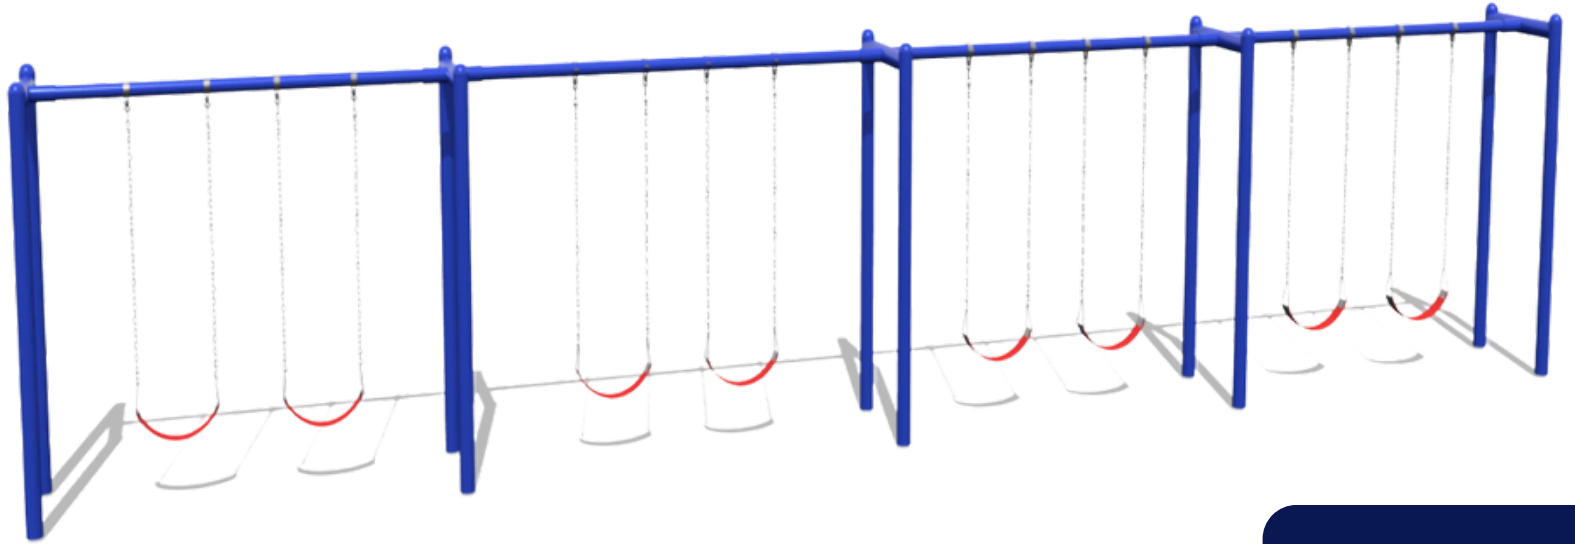

# Egg Whirler

Ages: 2-12 Years

Use Zone: 15'-2" x  
15'-2"

Fall Height: 20"

# Goliath Four Bay Swing Set

Baby Bucket Seats

Mammut Seat

Standard Seats

Standard Seats

- 1x Mammut Net Seat
- 2x ADA Seats
- 2x Belt Seats
- 2x Baby Buckets